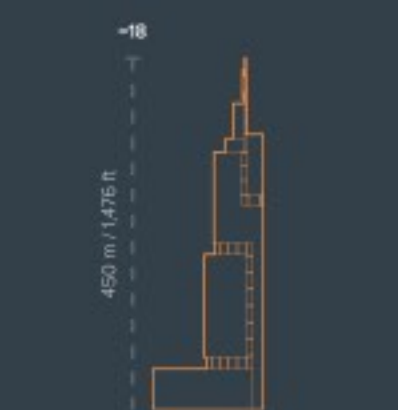

ZIFENG TOWER
NANJING