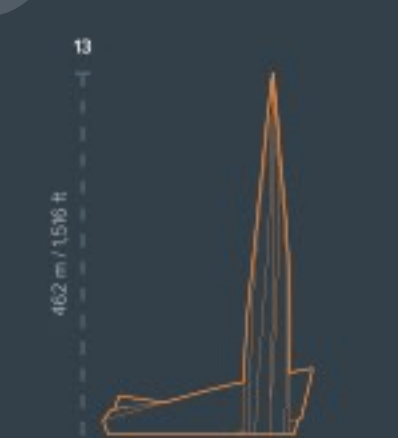

LAKHTA CENTER
ST. PETERSBURG